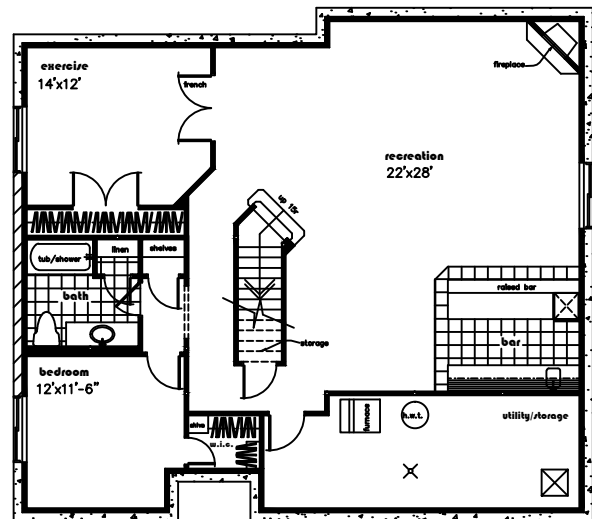

the montrose I

1654 s.f.

barbours home designs llc

front elevation

artists concept only

lower level

1331 s.f.

main floor

1654 s.f.

all room sizes are approximate

McLEAN & McLEAN
CUSTOM HOMES LTD.