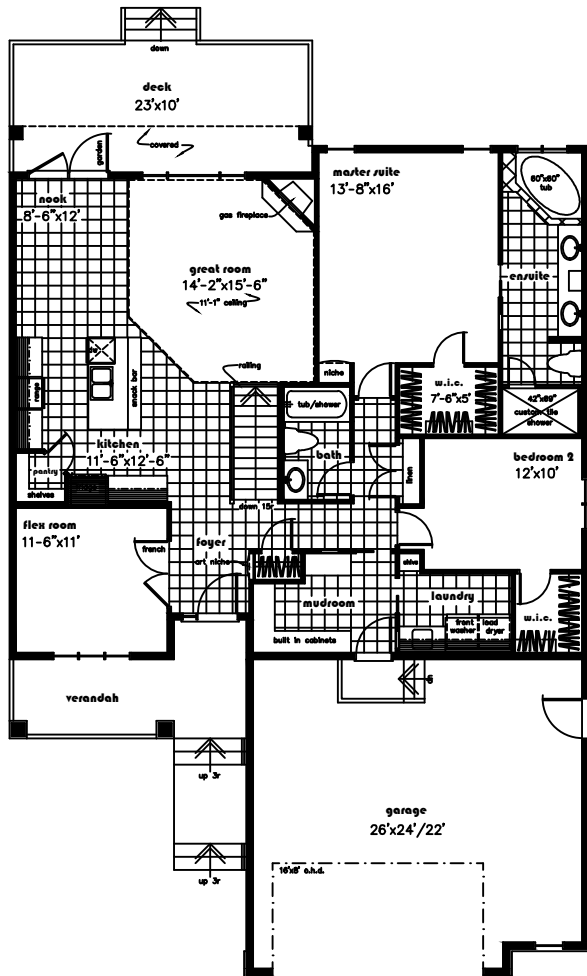

the montrose I

1654 s.f.

barbours home designs llc

front elevation

artists concept only

lower level

1331 s.f.

main floor

1654 s.f.

all room sizes are approximate

McLEAN & McLEAN
CUSTOM HOMES LTD.